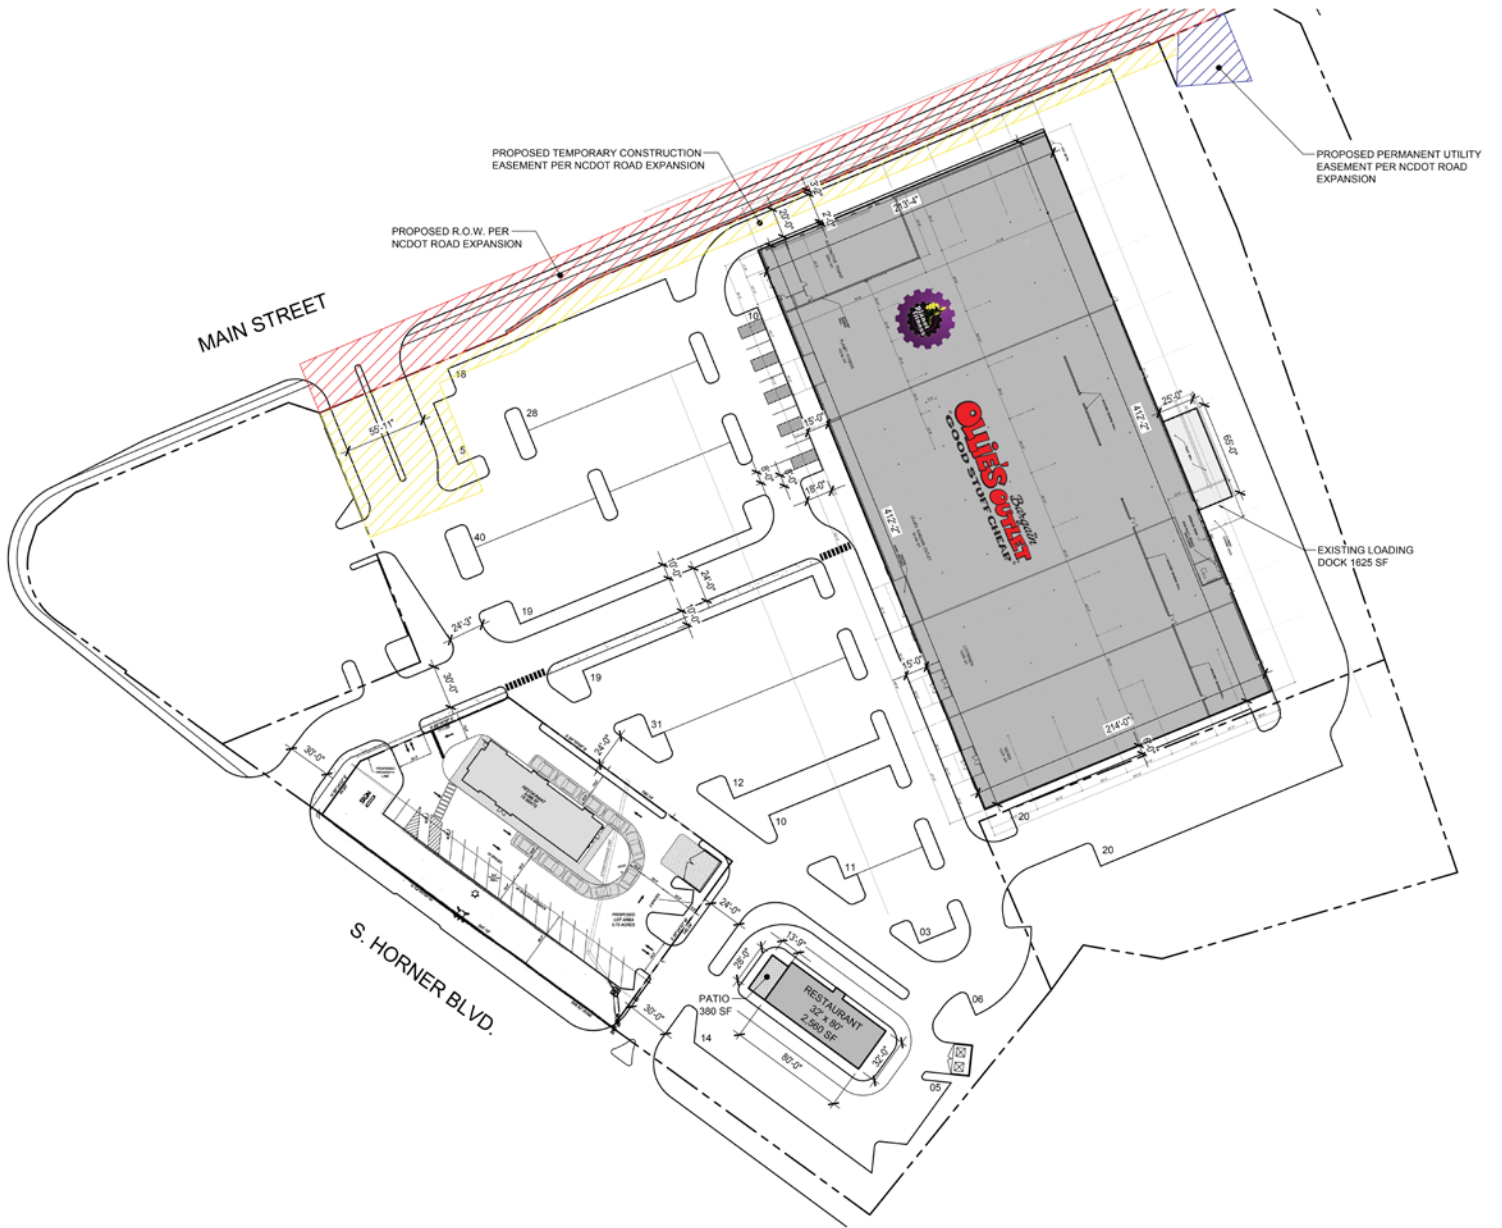

SANFORD COMMONS

2515 S. HORNER BLVD. | SANFORD, NC 27332

CONTACT

PHILIP CORRIHER, CCIM, CRX
phil@chambers-group.com
(704) 752-8350

COLE PENNELL
cole@chambers-group.com
(919) 900-2201

XTEAM
RETAIL ADVISORS

THE CHAMBERS GROUP
ACCELERATING RETAIL SUCCESS™