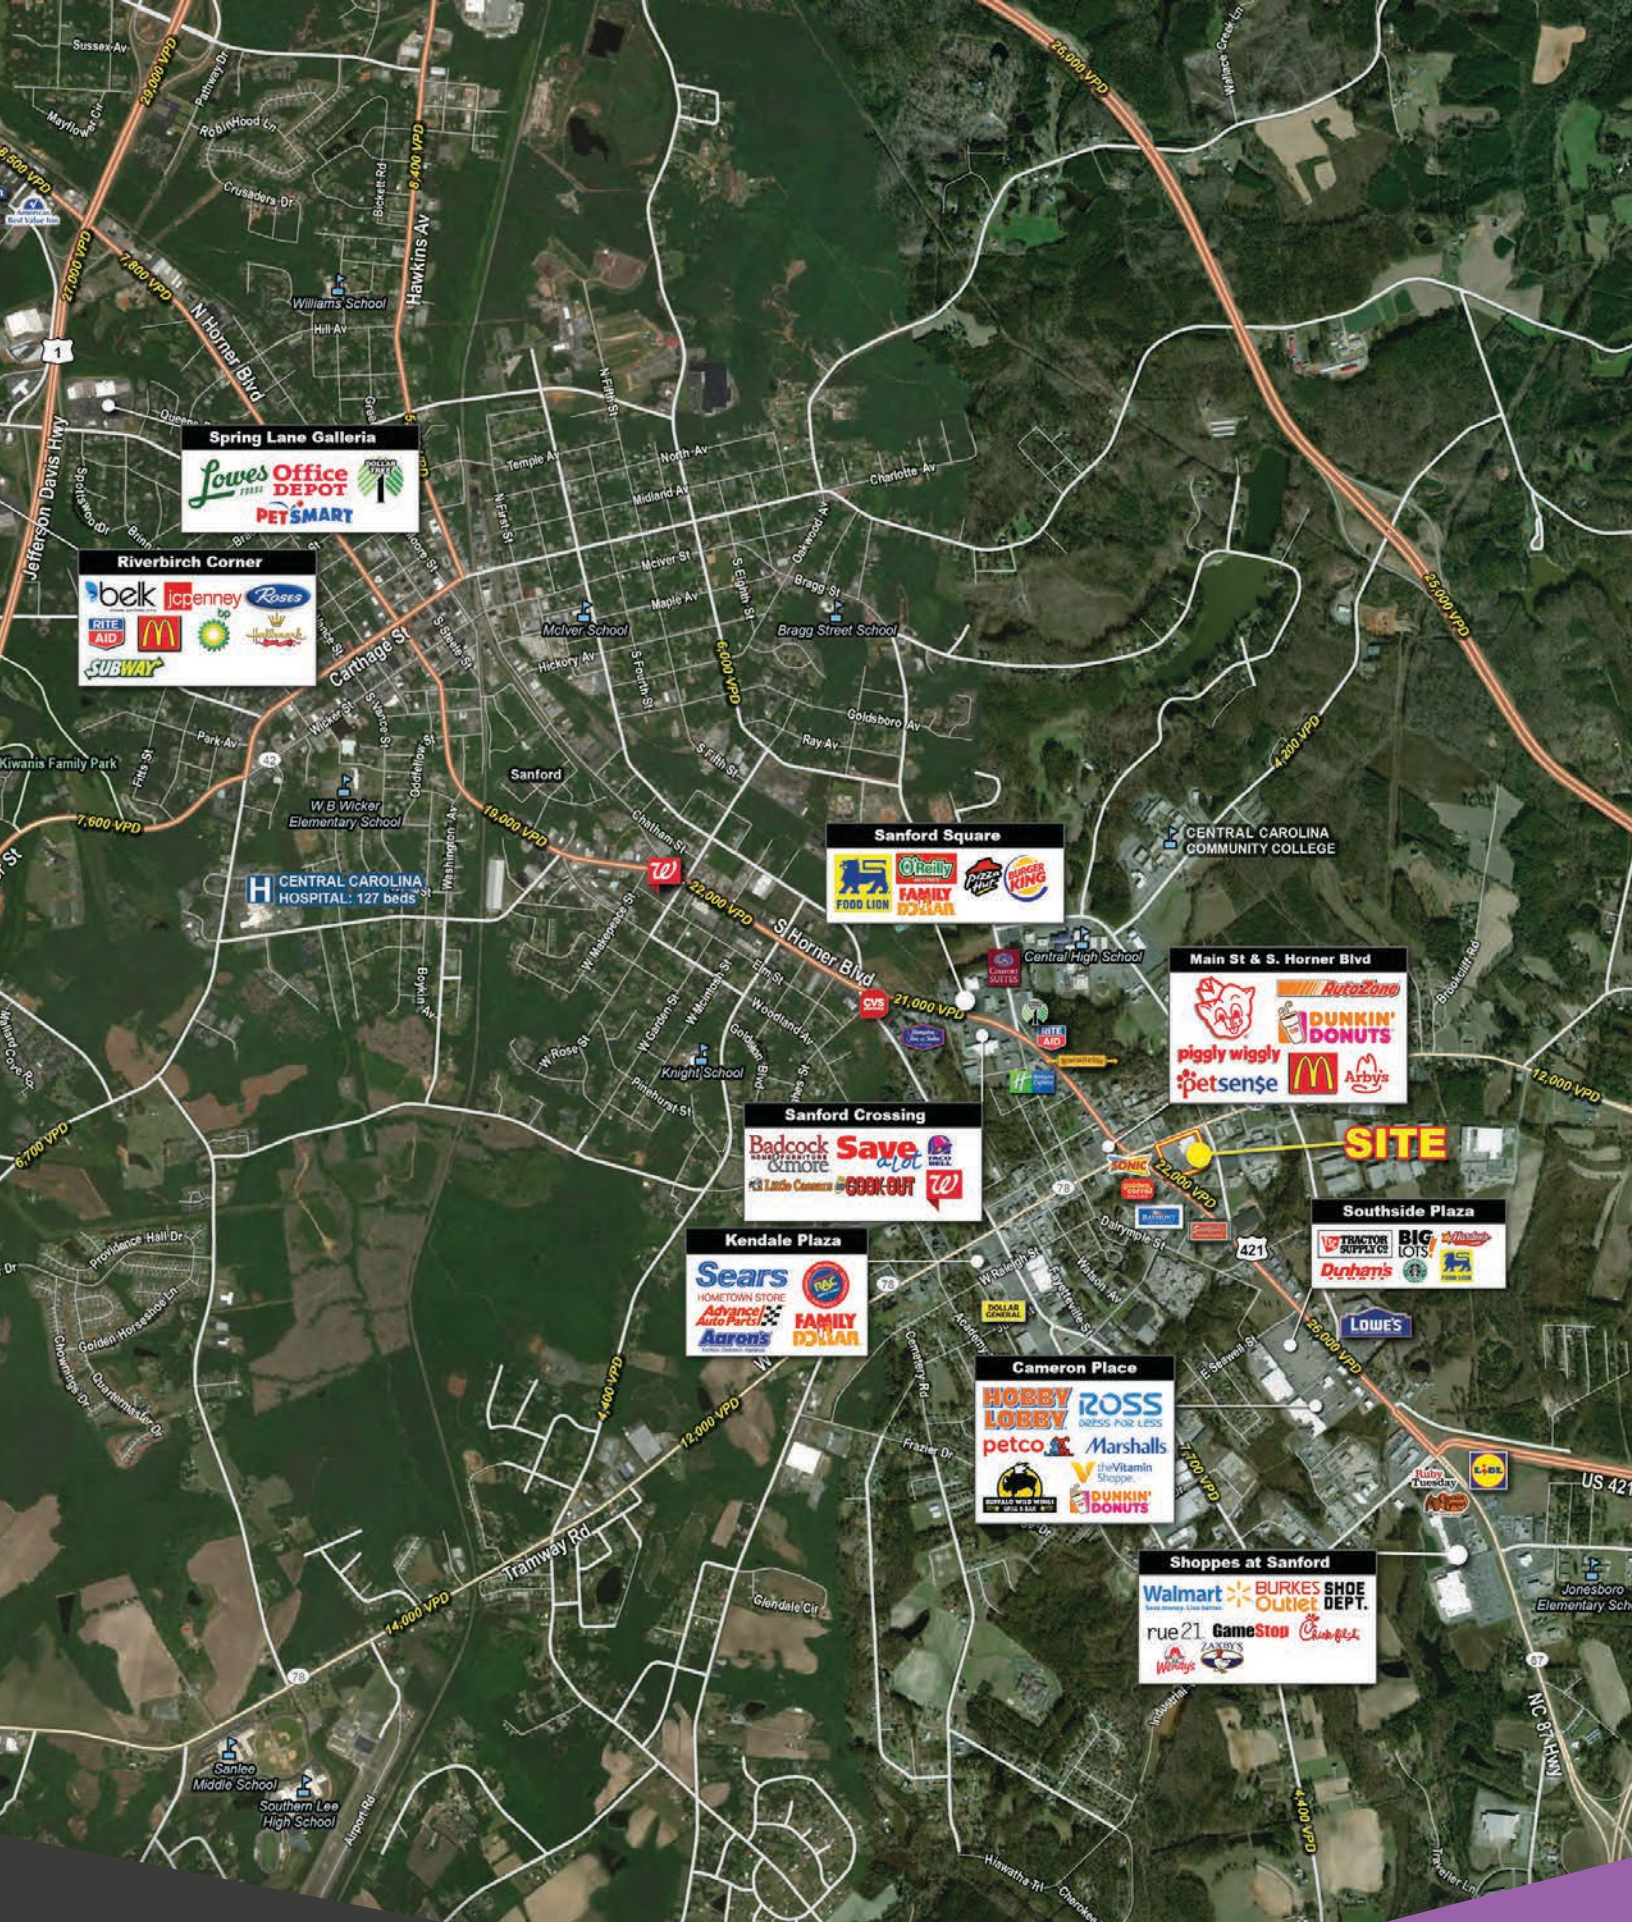

Situated nearly equidistant from the RTP and Fayetteville metro areas, Sanford is well positioned to provide manufacturing, services, and housing throughout the region for business and industry.

PROPERTY DETAILS

- Retail and Anchor Space Available
- Former Kmart Redevelopment
- Outparcel Available
- NC42/Main Street being widened at site

DEMOGRAPHICS

	1 MILE	3 MILE	5 MILE
POPULATION	3,270	20,921	39,492
AVG. HH INCOME	\$46,659	\$45,879	\$58,355
EMPLOYEES	6,046	14,292	19,892

Spring Lane Galleria

Lowes Office DEPOT
PETSMART

Riverbirch Corner

belk jcpenny Roses
RITE AID McDonald's
SUBWAY

Sanford Square

Walmart O'Reilly Pizzeria
FOOD LION FAMILY DOLLAR BURGER KING

Main St & S. Horner Blvd

AutoZone
DUNKIN' DONUTS
piggly wiggly petsense McDonald's Arby's

Sanford Crossing

Badcock Save a Lot
Krispy Kreme Dunkin' Donuts

Southside Plaza

TRACTOR SUPPLY CO. BIG LOIS
Dunham's

Kendale Plaza

Sears HOME TOWN STORE
Advance Auto Parts
Aarons FAMILY DOLLAR