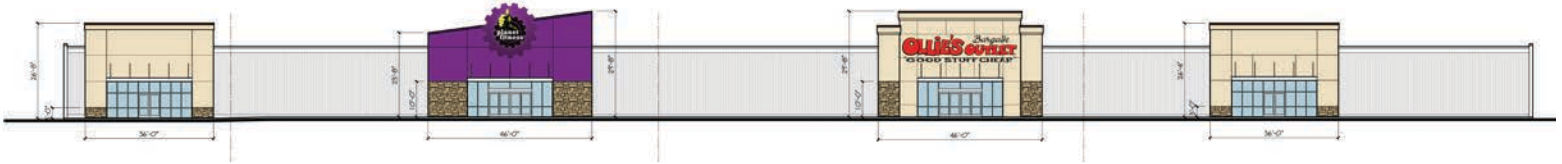

SANFORD COMMONS

2515 S. HORNER BLVD. | SANFORD, NC 27332

MARKET DETAILS

Sanford, NC sits right where the beach meets Piedmont clay, making Sanford the perfect city to produce clay bricks. Sanford became the largest producer of clay bricks in 1959, earning the accolade "Brick Capital of the United States." Today, Sanford still produces bricks through manufacturers such as General Shale and Lee Brick & Tile. Sanford has since seen the influx of the biotech industry with Pfizer becoming the area's largest employer.

Situated nearly equidistant from the RTP and Fayetteville metro areas, Sanford is well positioned to provide manufacturing, services, and housing throughout the region for business and industry.

PROPERTY DETAILS

- Retail and Anchor Space Available
- Former Kmart Redevelopment
- Outparcel Available
- NC42/Main Street being widened at site

DEMOGRAPHICS

	1 MILE	3 MILE	5 MILE
POPULATION	3,270	20,921	39,492
AVG. HH INCOME	$46,659	$45,879	$58,355
EMPLOYEES	6,046	14,292	19,892

CONTACT

PHILIP CORRIHER, CCIM, CRX
phil@chambers-group.com
(704) 752-8350

COLE PENNELL
cole@chambers-group.com
(919) 900-2201

XTEAM
RETAIL ADVISORS

THE CHAMBERS GROUP
ACCELERATING RETAIL SUCCESS™