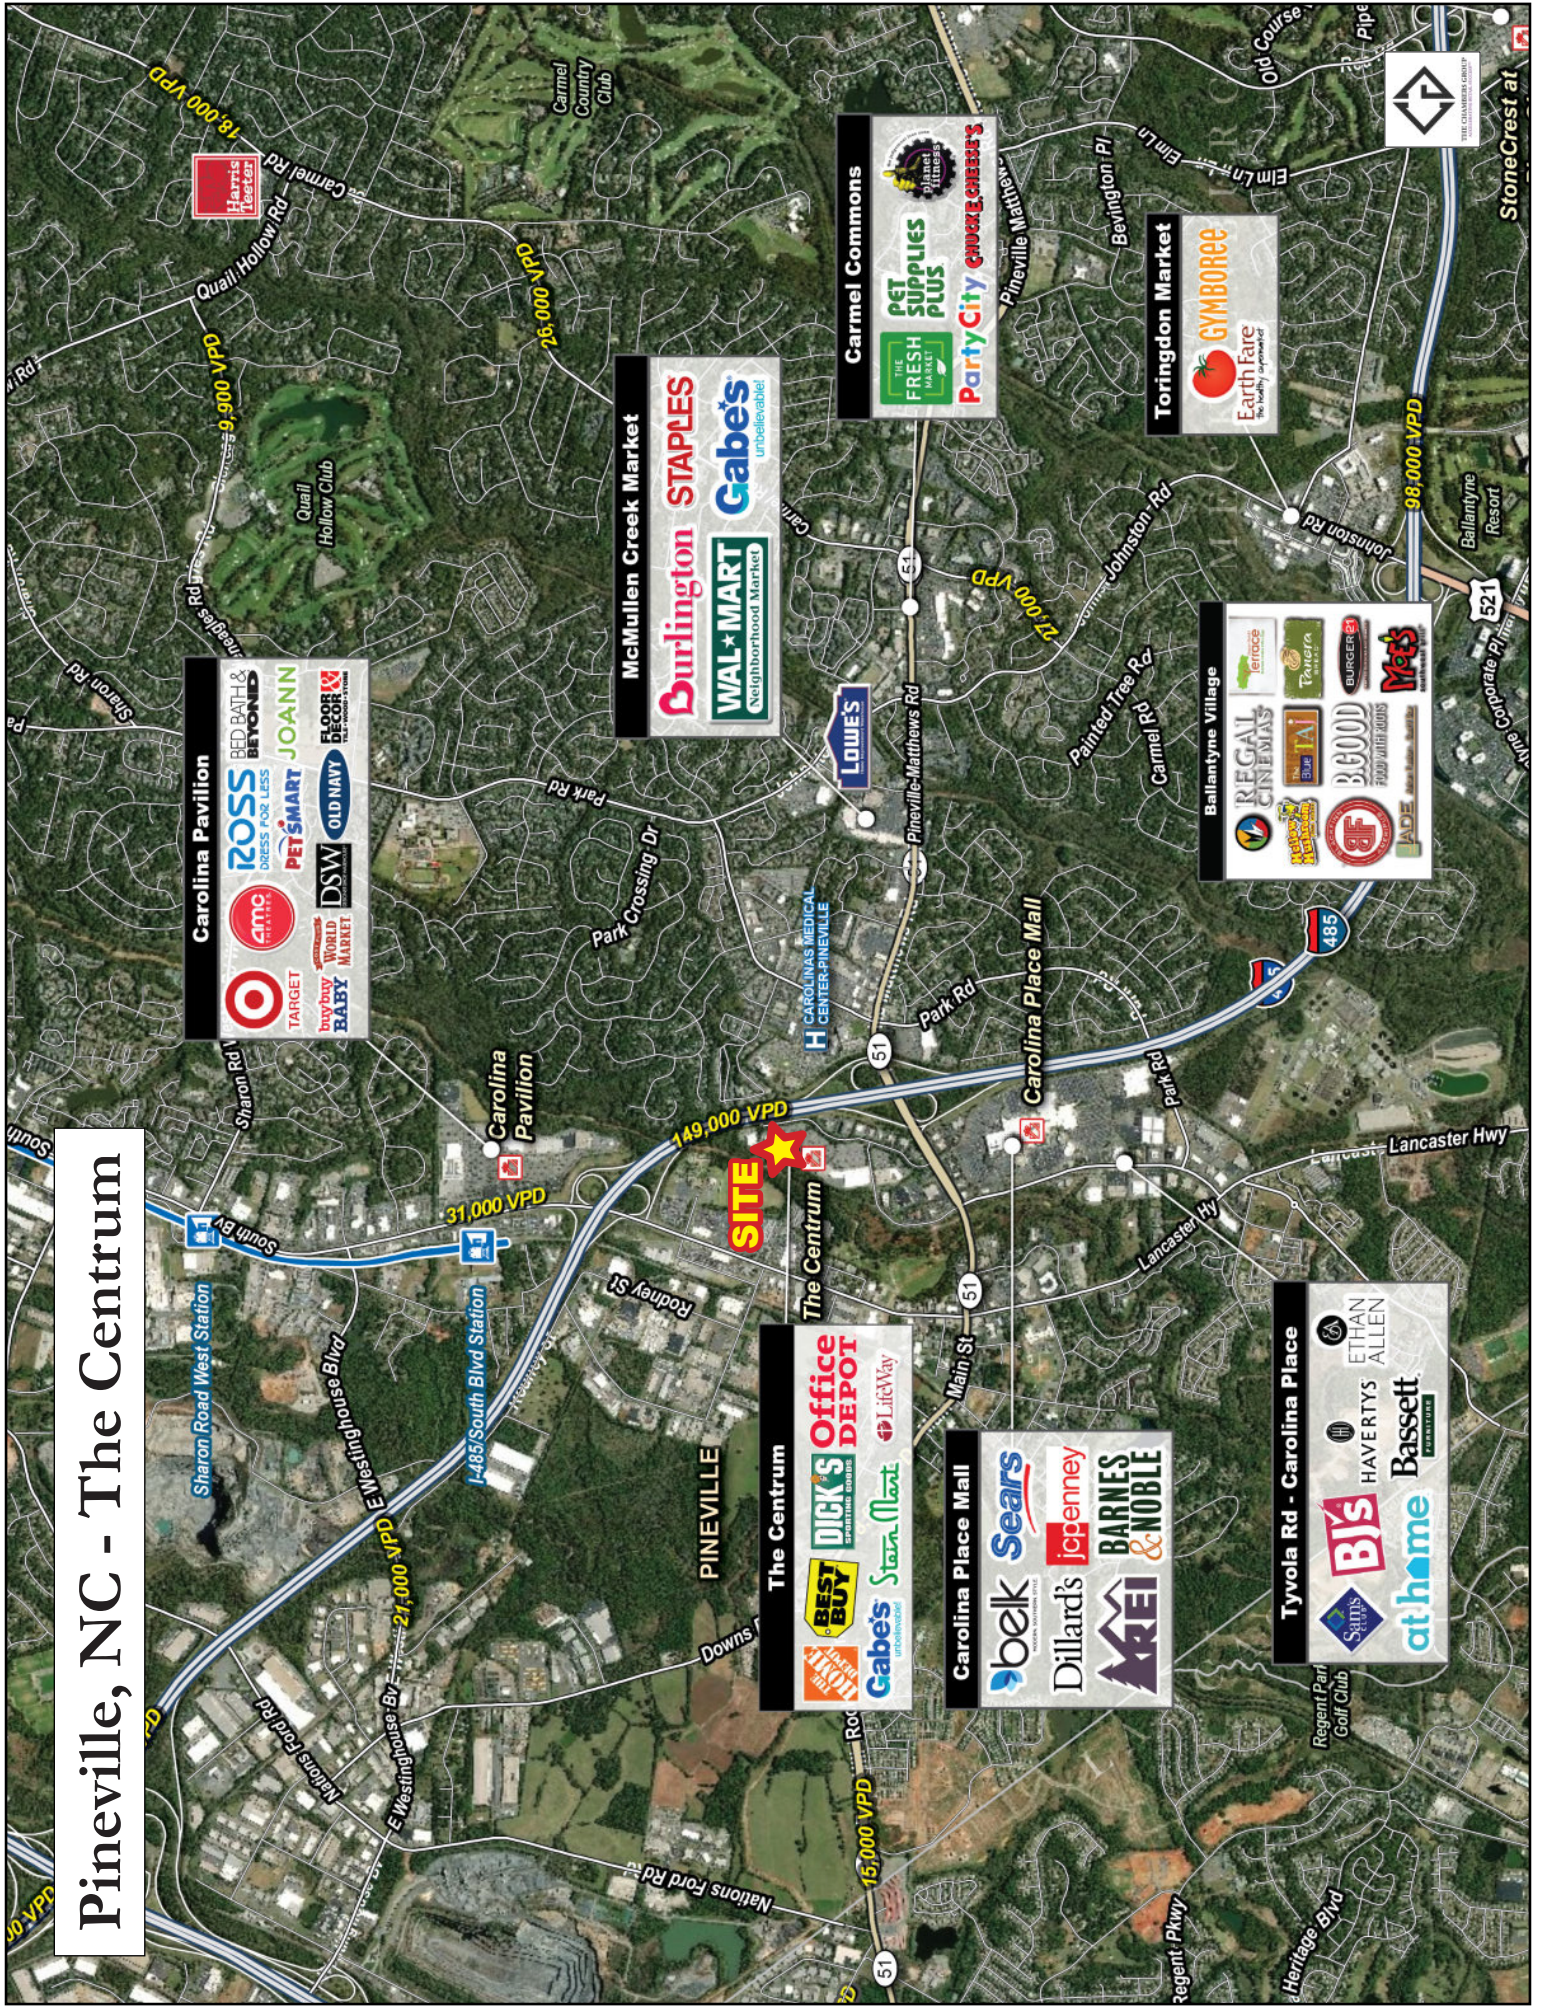

THE CENTRUM

10412 CENTRUM PKWY. | PINEVILLE, NC 28134

PROPERTY DETAILS

- 8,000 SF Retail Space Available
- Co-tenants include K-Mart, David's Bridal, Steinmart, TJ Maxx, The Home Depot, and Best Buy
- Adjacent to Carolina Place Mall
- I-485 | 179,000 VPD
- Pineville Matthews Rd | 46,000 VPD

Pineville, NC - The Centrum

Carolina Pavilion

- Target
- buybuy BABY
- amc
- ROSS (BED BATH & BATHS, DRESS FOR LESS, FLOORS)
- PETSMART
- JOANN
- DSW
- OLD NAVY
- FLOOR & WALL COVERINGS

McMillen Creek Market

- Burlington
- STAPLES
- WAL*MART (Neighborhood Market)
- Cabe's (unbelievable!)

Carmel Commons

- THE FRESH MARKET
- PET SUPPLIES PLUS
- Party City
- CONCESSIONS

Torington Market

- Earth Fare (The Healthy Foodstore)
- GYMBOREE

Carolina Place Mall

- belk
- Dillard's
- jcpenney
- BARNES & NOBLE
- AKAI
- Sears

Tyvola Rd - Carolina Place

- at home
- BIS
- HAVERTYS
- Bassett (FURNITURE)
- ETHAN ALLEN

StoneCrest at