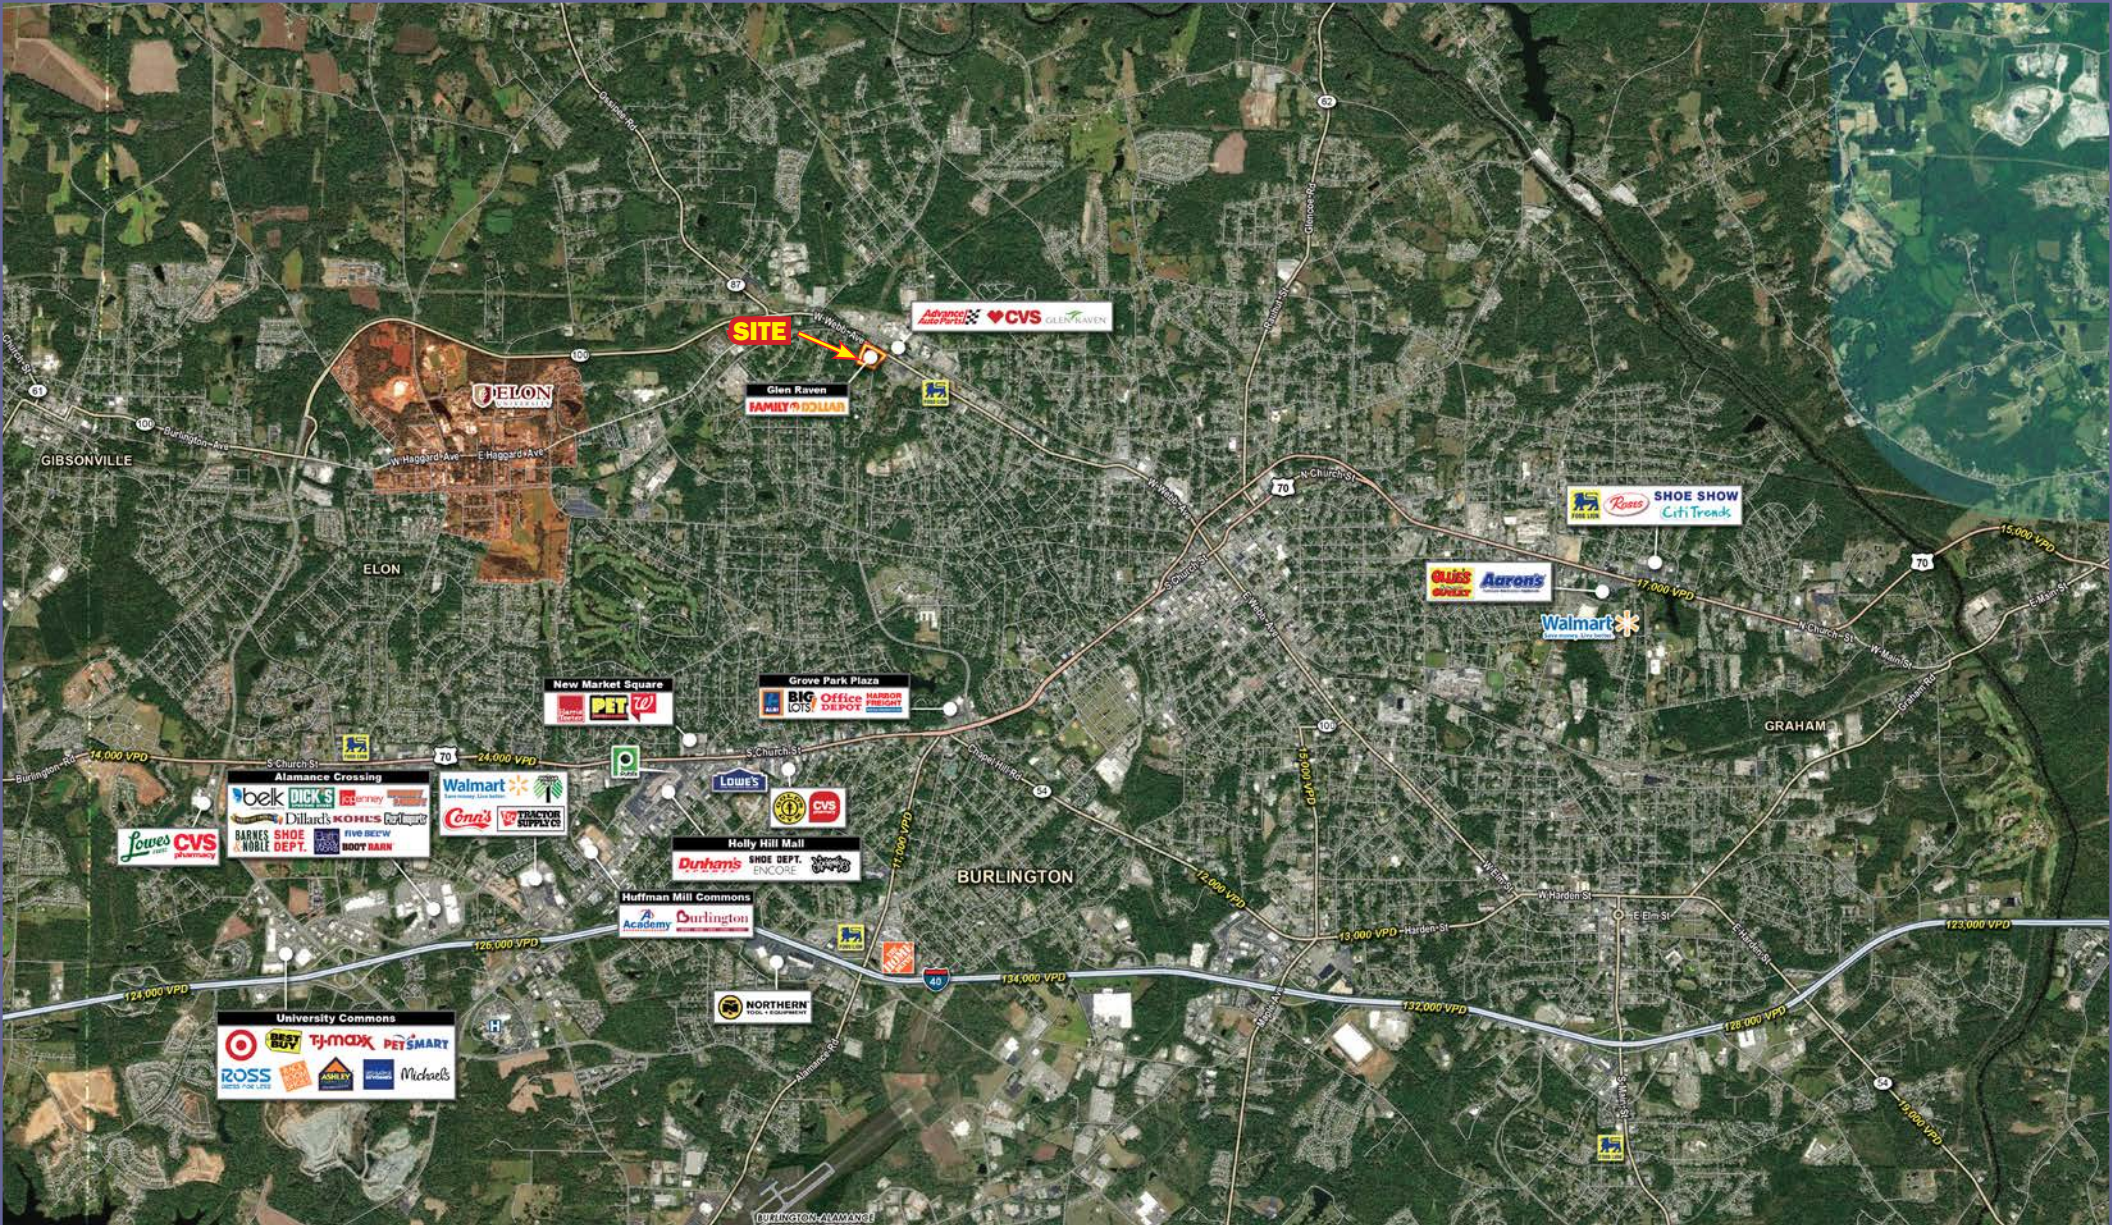

CONTACT FOR LEASING DETAILS

ERIC SWEET
eric@chambers-group.com
(919) 980-2809

TREVOR HUDSON
trevor@chambers-group.com
(919) 900-2201

JENN OLEVITCH-ROBERSON
jenn@chambers-group.com
(919) 900-2201

THE CHAMBERS GROUP
ACCELERATING RETAIL SUCCESS™

WWW.CHAMBERS-GROUP.COM • 3733 NATIONAL DRIVE, SUITE 202 • RALEIGH, NC 27612

This information has been obtained from sources believed to be reliable. While we do not doubt its accuracy, we have not verified it and make no guarantee, warranty or representation to independently confirm its accuracy and completeness.