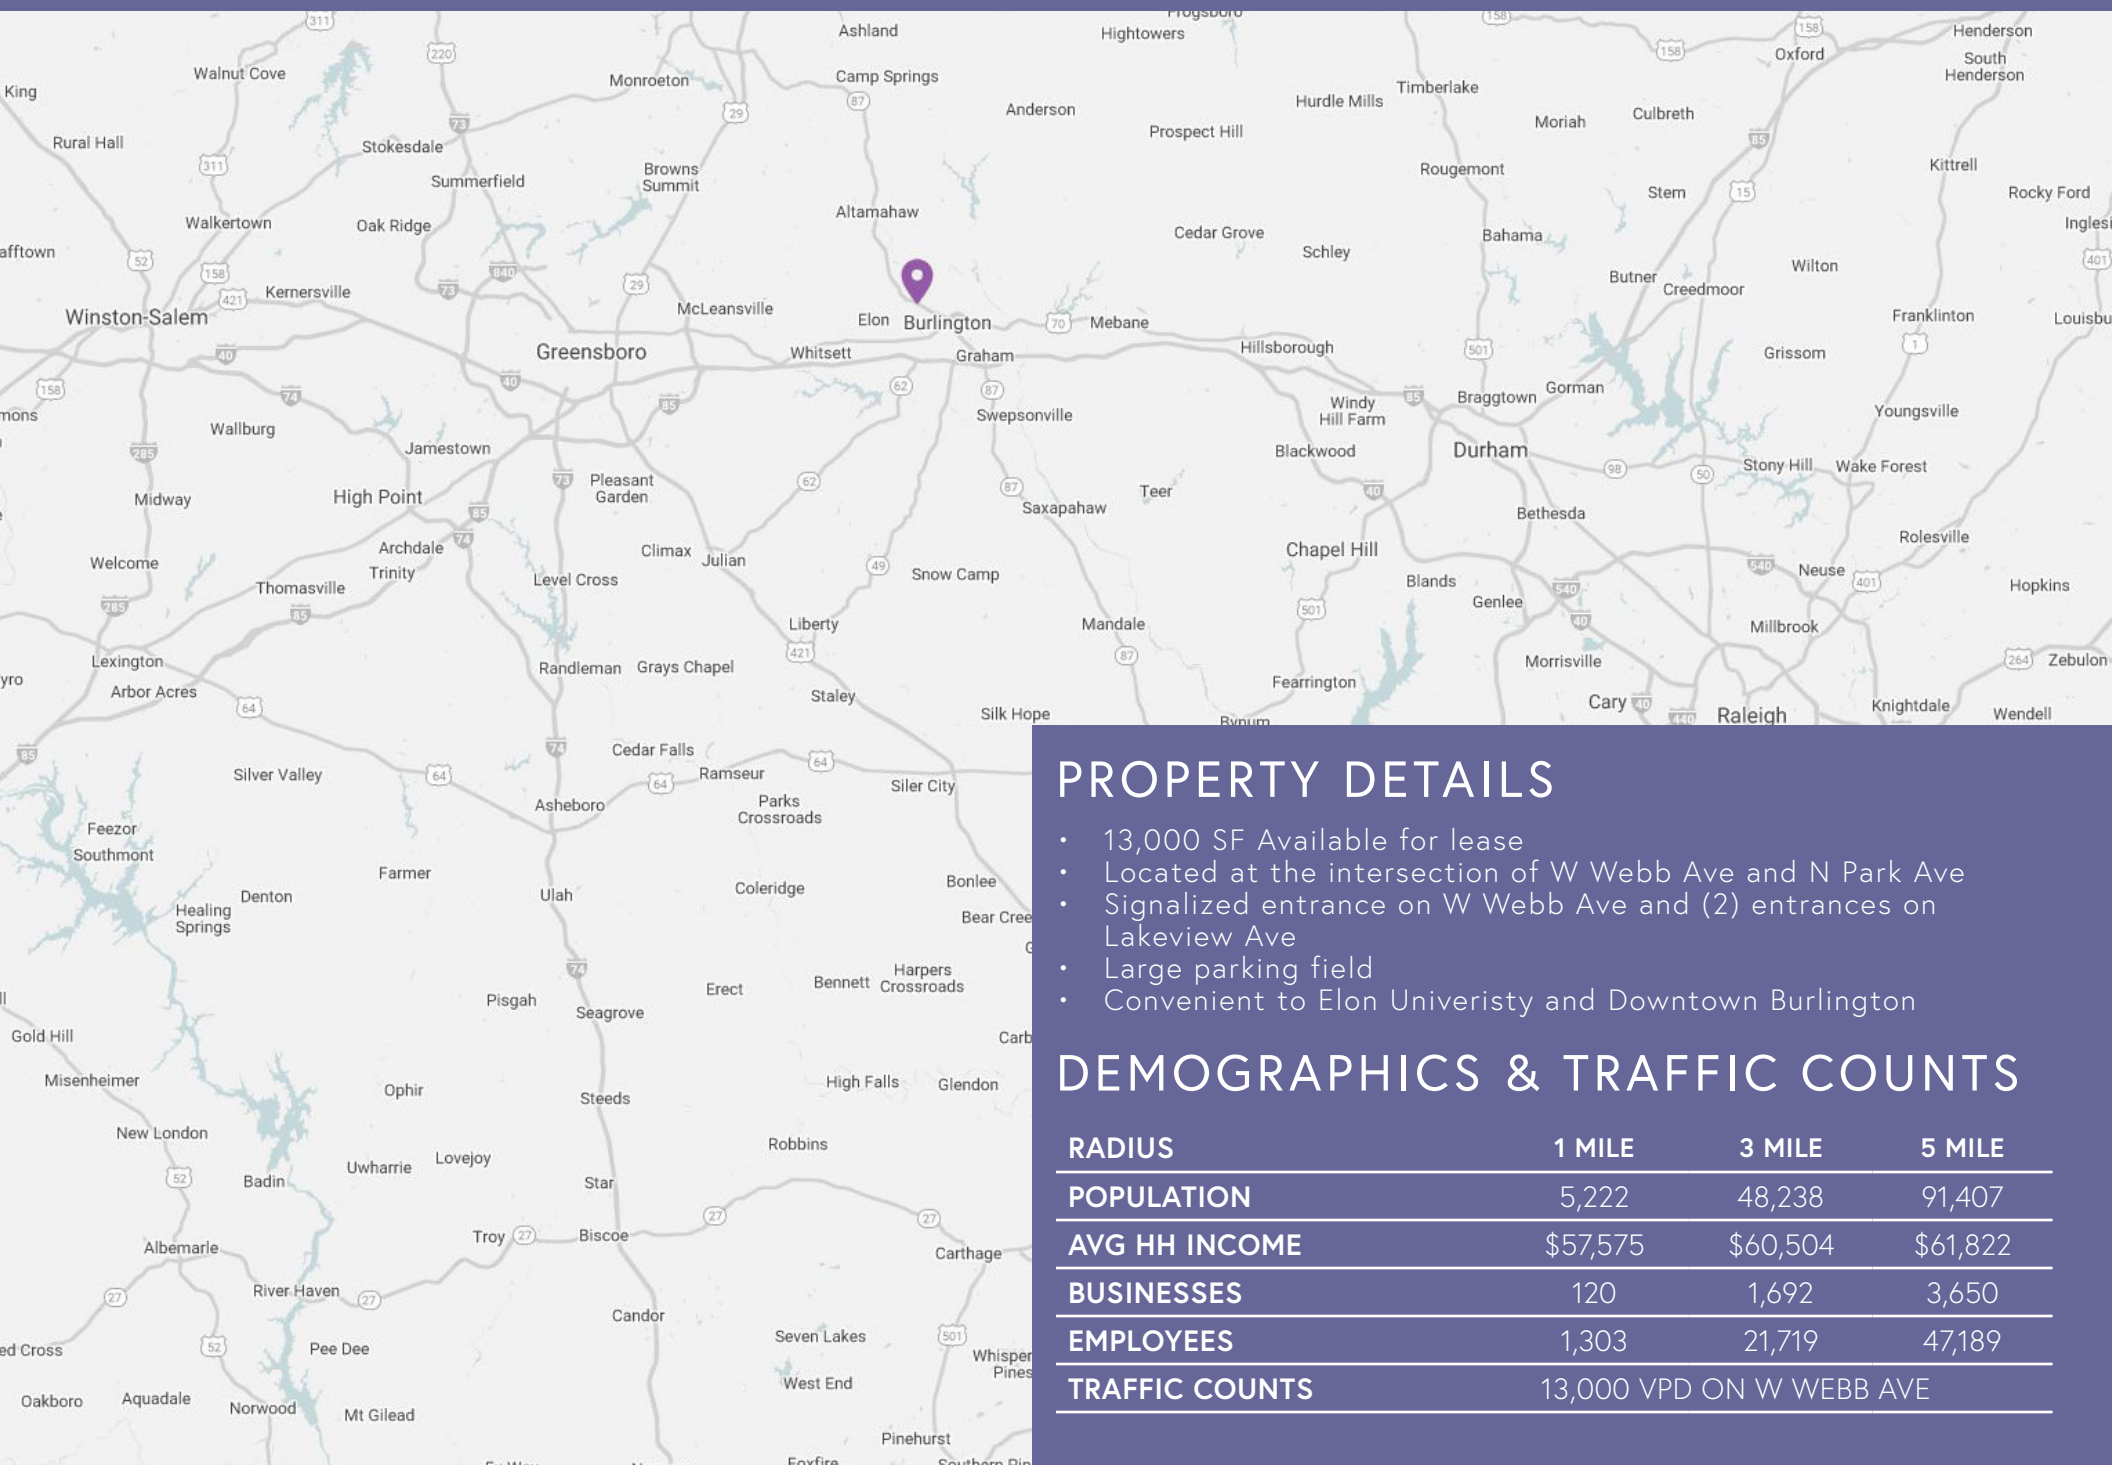

Burlington is located in Alamance County along the "I-85 Corridor" between the the cities of the Triad to the West and the Triangle to East. Historically known as a "mill town", Burlington has evolved into a dynamic and diverse forward thinking city. Several high-tech companies are either headquartered or have facilities here including Honda Aero, Sheetz, Kayser-Roth Corporation and LabCorp, the nation's largest laboratory services company.

PROPERTY OVERVIEW

PROPERTY DETAILS

- 13,000 SF Available for lease
- Located at the intersection of W Webb Ave and N Park Ave
- Signalized entrance on W Webb Ave and (2) entrances on Lakeview Ave
- Large parking field
- Convenient to Elon Univeristy and Downtown Burlington

DEMOGRAPHICS & TRAFFIC COUNTS

RADIUS	1 MILE	3 MILE	5 MILE
POPULATION	5,222	48,238	91,407
AVG HH INCOME	\$57,575	\$60,504	\$61,822
BUSINESSES	120	1,692	3,650
EMPLOYEES	1,303	21,719	47,189
TRAFFIC COUNTS	13,000 VPD ON W WEBB AVE		

13,000 VPD

Park Rd Exd

Faucette Ave

W Webb Ave

N Park Ave

87

W Webb Ave

Lakeview Ave