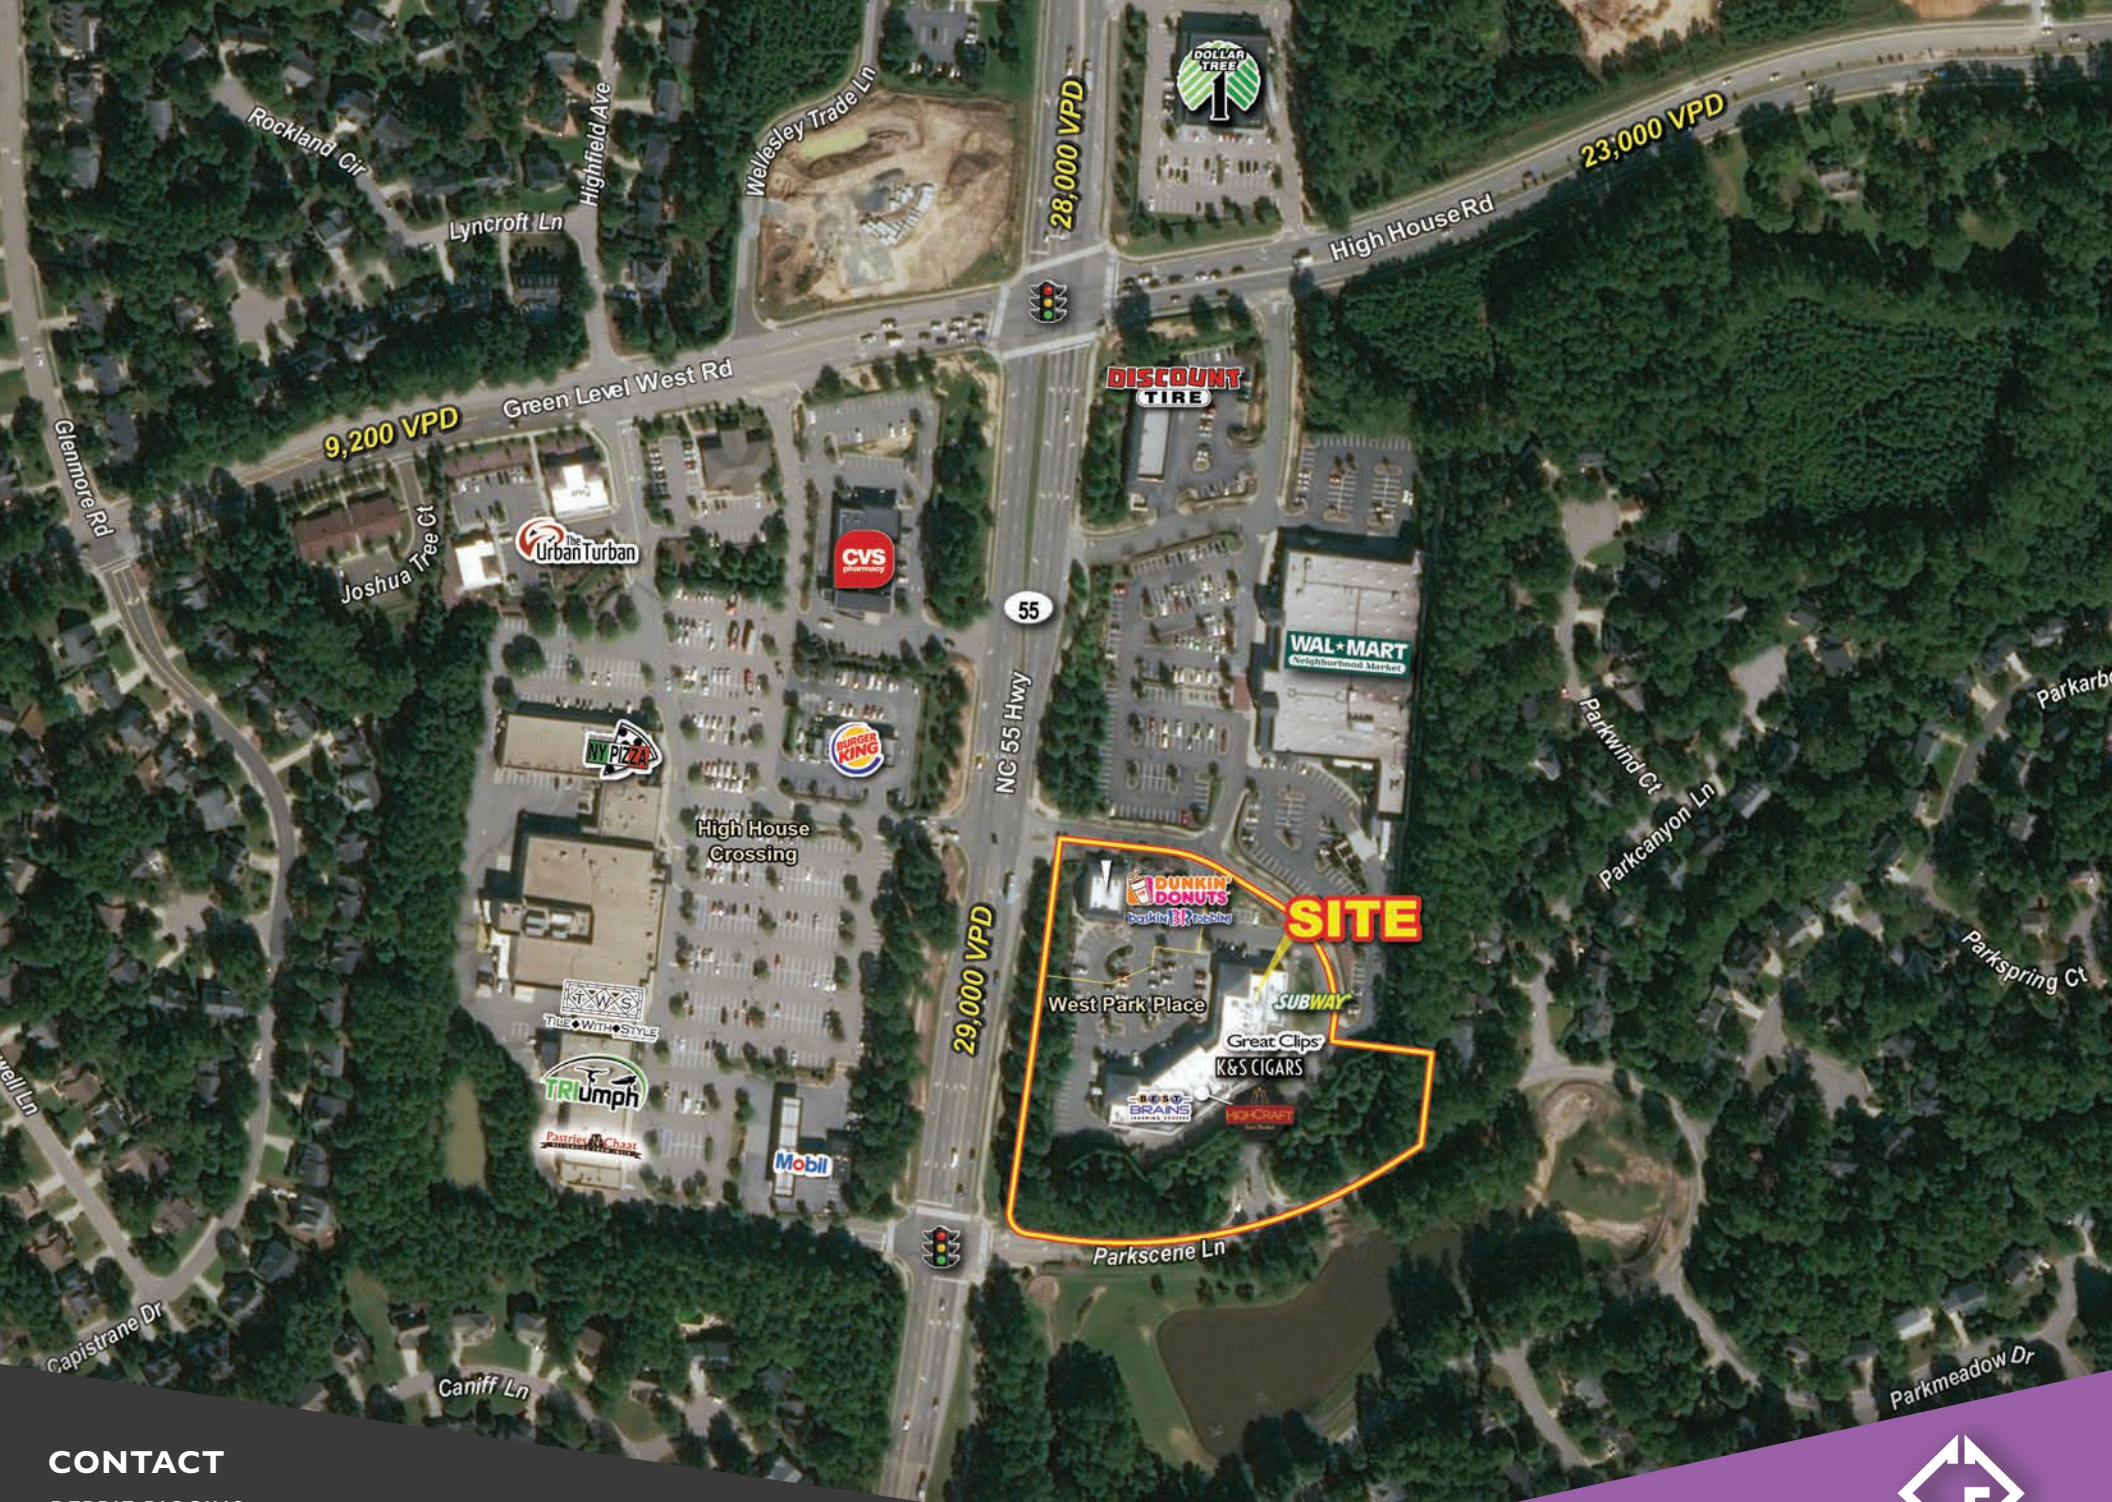

CONTACT

DEBBIE RIGGINS
debbie@chambers-group.com
(919) 900-2201