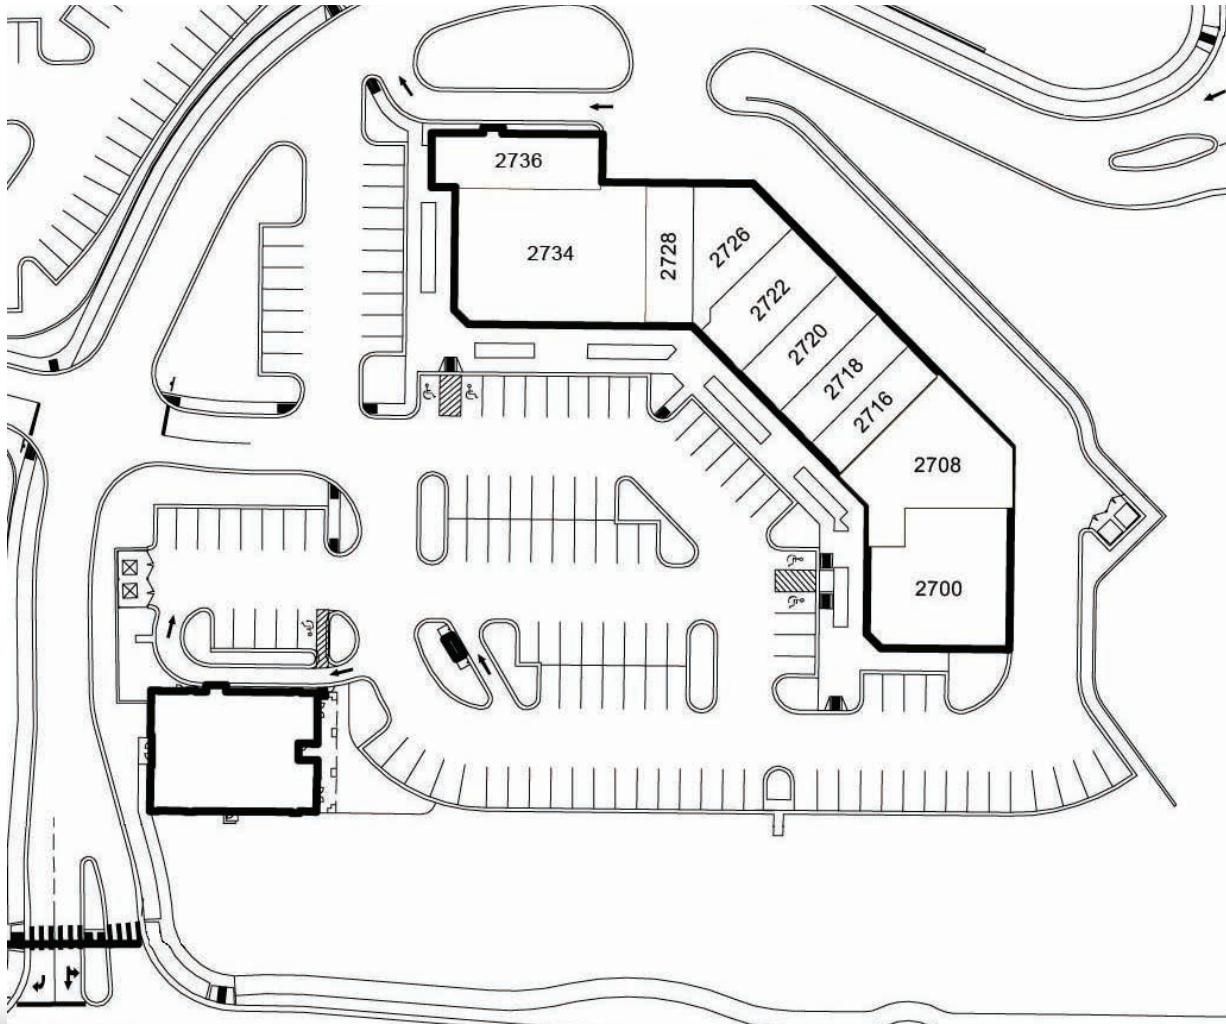

XTEAM
RETAIL ADVISORS

THE CHAMBERS GROUP
ACCELERATING RETAIL SUCCESS™

WEST PARK PLACE

HIGH HOUSE RD & HIGHWAY 55 | CARY, NC 27519

SITE PLAN

TENANT ROSTER

SUITE	TENANT	SF
2700	Cicis Pizza	3,428
2708	Best Brains	2,500
2716	High Craft Beer	1,200
2718	Simply Nails	1,205
2720	Hong Kong 1	1,500
2722	KS Cigars	1,430
2726	State Farm	1,561
2728	Great Clips	1,200
2734	Sophie's Grill & Bar	4,631
2736	Subway	1,582